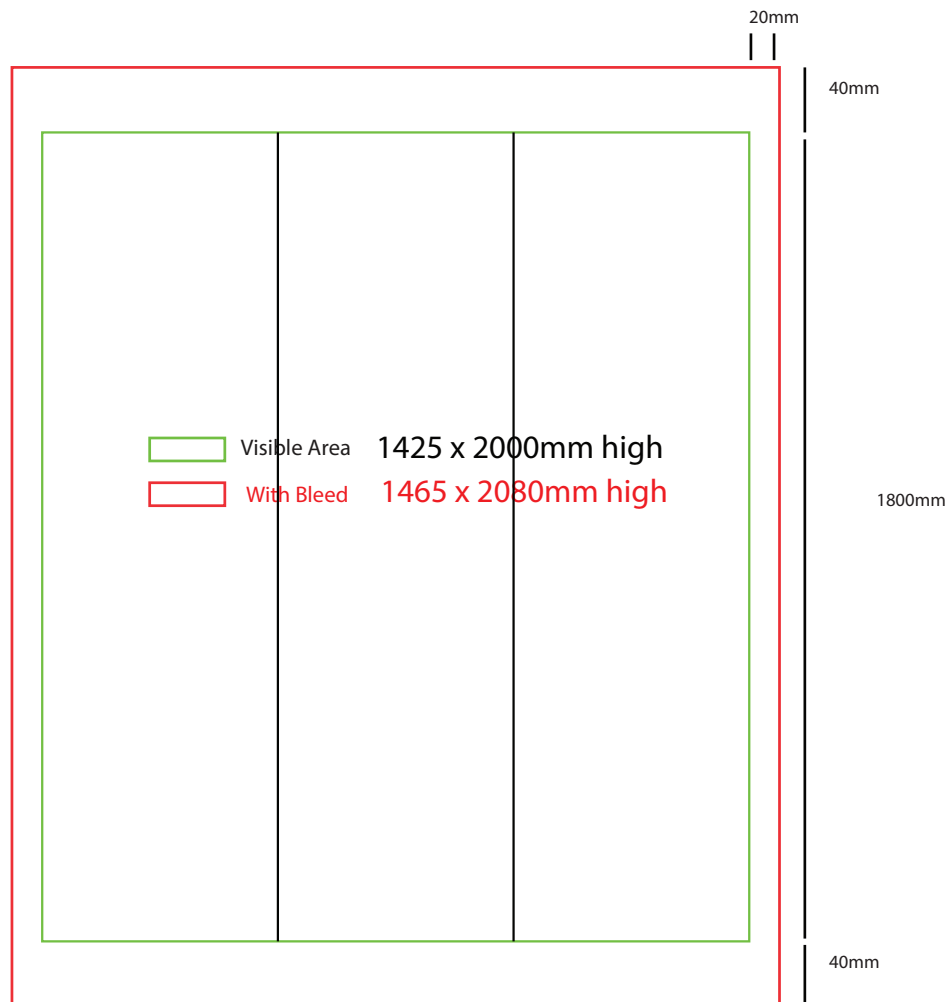

Triangle Plinth

500mm dia x 2000mm high

How to Setup Print Ready Artwork

- Convert all text to outlines
- Embed all images and elements as per template
- No trim, crop or registration marks
- Artwork supplied as a PDF
- Bitmap images no less than 130 DPI

Sending Us Your Files

- Files under 10MB email to design@maxdisplays.com.au
- Over 10MB files, send download link to our email or click the link below to upload files: www.maxdisplays.com.au