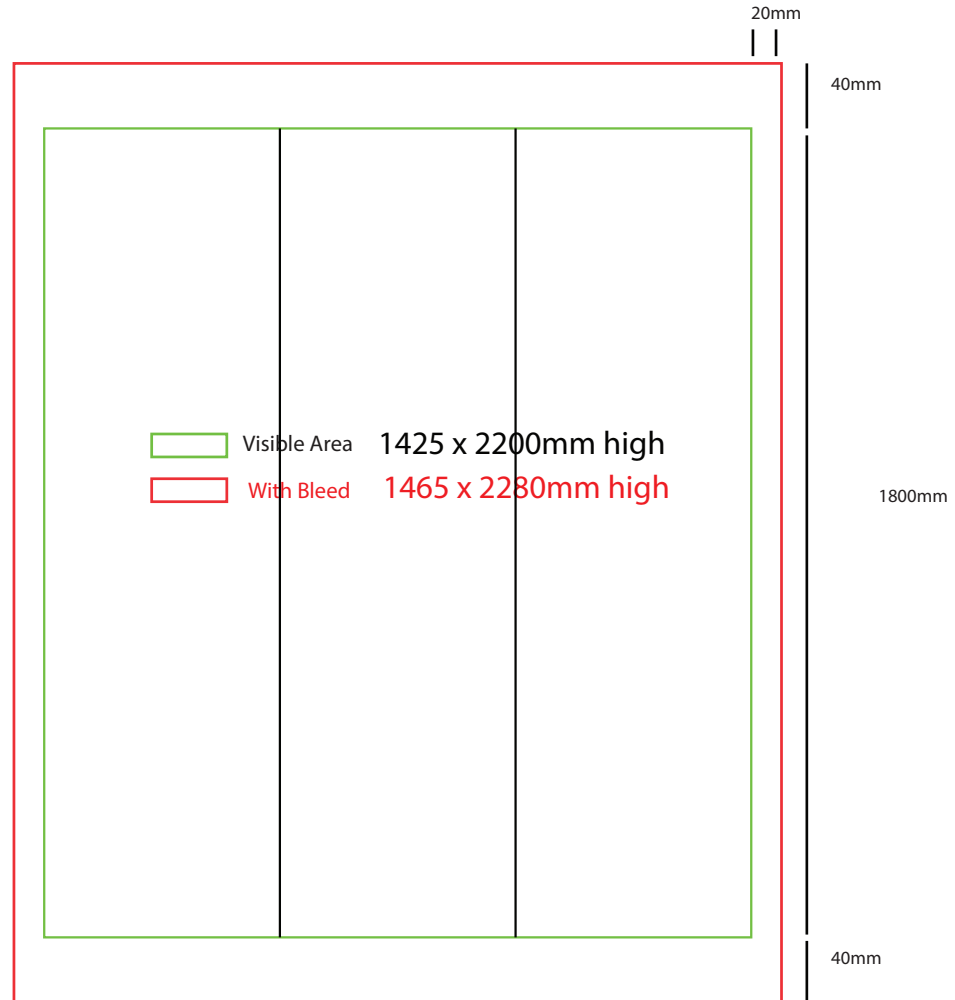

Triangle Plinth

500mm dia x 2200mm high

How to Setup Print Ready Artwork

- Convert all text to outlines
- Embed all images and elements as per template
- No trim, crop or registration marks
- Artwork supplied as a PDF
- Bitmap images no less than 130 DPI

Sending Us Your Files

- Files under 10MB email to design@maxdisplays.com.au
- Over 10MB files, send download link to our email or click the link below to upload files: www.maxdisplays.com.au