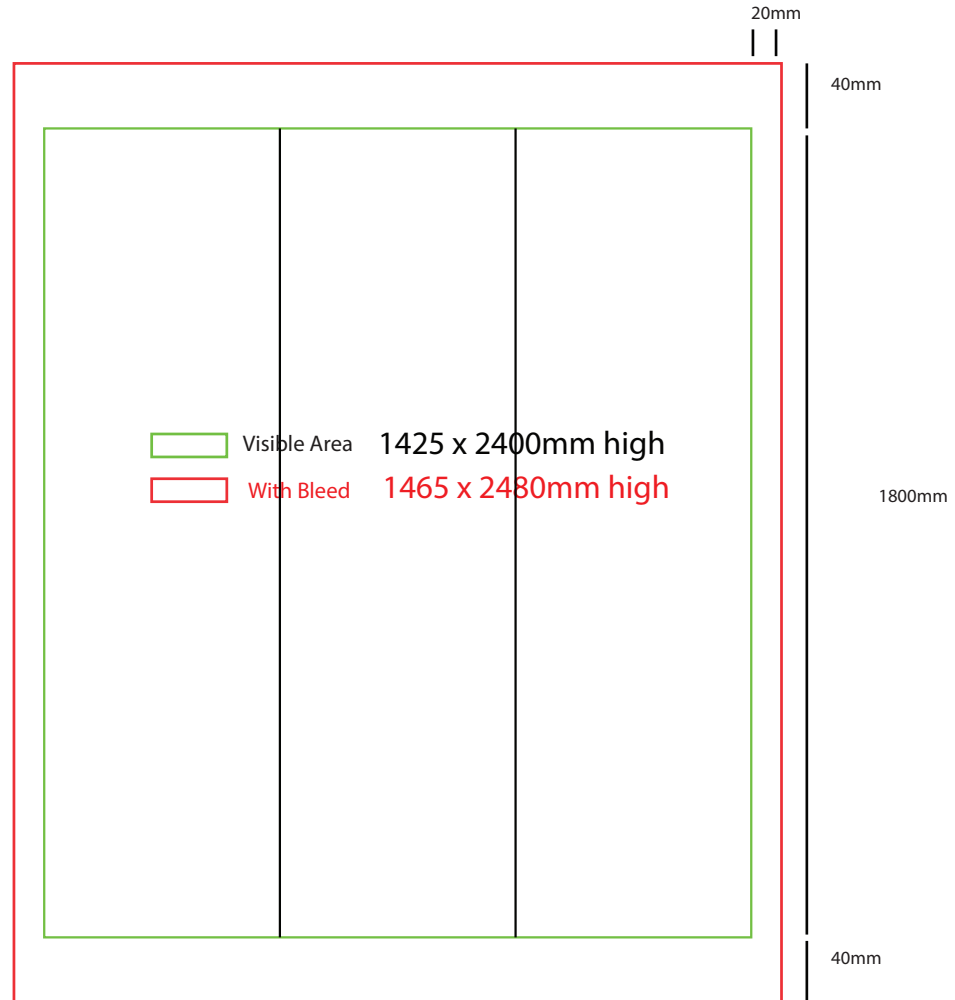

# Triangle Plinth

500mm dia x 2400mm high