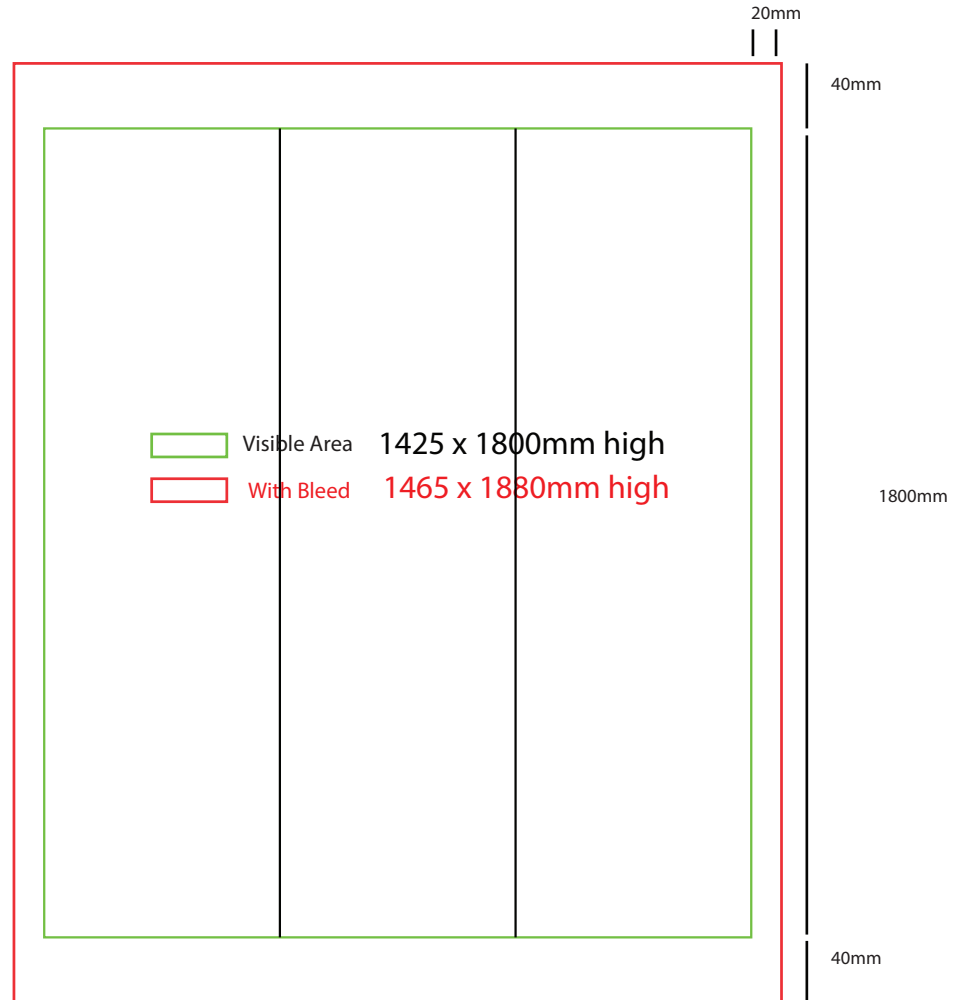

# Triangle Plinth

500mm dia x 1800mm high

# Triangle Plinth

500mm dia x 2400mm high